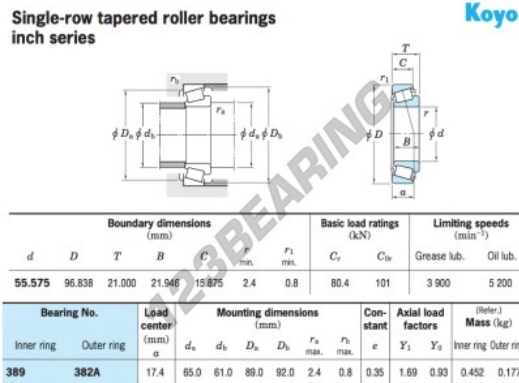

Tapered roller bearing 389-382A-JTEKT - 389-382A-JTEKT

<https://www.123bearing.com/bearing-housing/roller-bearing/tapered/389-382a-jtekt>

PRODUCT FEATURES

Brand	JTEKT
N° Ean13	3663952428130
Inside diameter	55.575 mm
Outside diameter	96.838 mm
Thickness	21 mm
Packaging	1