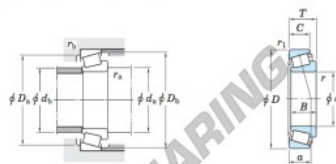

Tapered roller bearing 468-453X-JTEKT - 468-453X-JTEKT

<https://www.123bearing.com/bearing-housing/roller-bearing/tapered/468-453x-jtekt>

Single-row tapered roller bearings
inch series

Koyo

Boundary dimensions (mm)						Basic load ratings (kN)		Limiting speeds (min ⁻¹)		
d	D	T	B	C	r ₁ max.	r ₁ min.	C _r	C ₁₀	Grease lub.	Oil lub.
52.388	104.775	30.162	29.317	24.805	1.6	3.2	109	144	3 700	4 900

Bearing No.		Load center (mm)	Mounting dimensions (mm)						Constant	Axial load factors		(Refer.) Mass (kg)	
Inner ring	Outer ring	a	d _a	d _b	D _a	D _b	r _a max.	r _b max.	e	Y ₁	Y ₂	Inner ring	Outer ring
468	453X	23.6	62.0	60.0	92.0	98.0	1.6	3.2	0.34	1.79	0.98	0.748	0.372

PRODUCT FEATURES

Brand	JTEKT
N° Ean13	3663952427843
Inside diameter	52.388 mm
Inside diameter	2 1/16" inch
Outside diameter	104.775 mm
Outside diameter	4 1/8" inch
Thickness	30.162 mm
Thickness	1 3/16" inch
Packaging	1