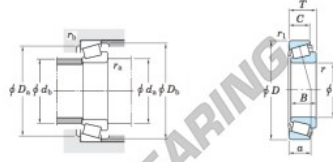

Tapered roller bearing 3780-3730-JTEKT - 3780-3730-JTEKT

<https://www.123bearing.com/bearing-housing/roller-bearing/tapered/3780-3730-jtekt>

Single-row tapered roller bearings inch series Koyo

Boundary dimensions (mm)								Basic load ratings (kN)		Limiting speeds (min ⁻¹)	
d	D	T	B	C	r ₁	r ₂	r ₃	C _r	C ₁₀	Grease lub.	Oil lub.
50.800	93.264	30.162	30.302	22.812	3.6	0.8		103	137	4 200	5 500

Bearing No.		Load center (mm)	Mounting dimensions (mm)						Constant	Axial load factors		(Refer to)	
Inner ring	Outer ring	a	d _a	d _b	D _a	D _b	r _a max.	r _b max.	e	Y ₁	Y ₂	Inner ring	Outer ring
3780	3730	22.2	64.0	58.0	84.0	88.0	3.6	0.8	0.34	1.77	0.97	0.547	0.293

PRODUCT FEATURES

Brand	JTEKT
N° Ean13	3663952427706
Inside diameter	50.8 mm
Outside diameter	93.264 mm
Thickness	30.302 mm
Packaging	1

contact@123bearing.com

(646) 712 9672

CRT4 de Lesquin 60 Rue Du Haut De Sainghin 59273 Fretin FRANCE