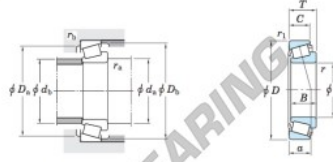

Tapered roller bearing 18790-18724-JTEKT - 18790-18724-JTEKT

<https://www.123bearing.com/bearing-housing/roller-bearing/tapered/18790-18724-jtekt>

Single-row tapered roller bearings inch series **Koyo**

Boundary dimensions (mm)							Basic load ratings (kN)			Limiting speeds (min ⁻¹)	
d	D	T	B	C	r ₁	r ₂	C _r	C ₁₀	Grease lub. Oil lub.		
50.800	88.900	17.462	17.462	12.485	3.6	1.2	49.7	65.5	4 400	5 900	

Bearing No.		Load center (mm)	Mounting dimensions (mm)						Constant	Axial load factors		(Refer to)	
Inner ring	Outer ring	a	d _a	d _b	D _a	D _b	r _a max.	r _b max.	e	Y ₁	Y ₂	Inner ring	Outer ring
18790	18724	17.4	62.0	56.0	78.0	82.0	3.6	1.2	0.41	1.48	0.61	0.226	0.190

PRODUCT FEATURES

Brand	JTEKT
N° Ean13	3663952427652
Inside diameter	50.8 mm
Outside diameter	88.9 mm
Thickness	17.462 mm
Packaging	1

contact@123bearing.com

(646) 712 9672

CRT4 de Lesquin 60 Rue Du Haut De Sainghin 59273 Fretin FRANCE