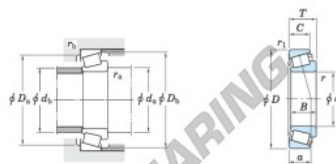

Tapered roller bearing 16137-16284-JTEKT - 16137-16284-JTEKT

<https://www.123bearing.com/bearing-housing/roller-bearing/tapered/16137-16284-jtekt>

Single-row tapered roller bearings
inch series

Koyo

Boundary dimensions (mm)							Basic load ratings (kN)		Limiting speeds (min ⁻¹)	
d	D	T	B	C	r ₁	r ₂	C _r	C ₁₀	Grease lub.	Oil lub.
34.925	72.238	20.638	20.638	19.875	3.6	1.2	49.7	61.3	5 600	7 400

Bearing No.		Load center (mm)	Mounting dimensions (mm)						Constant	Axial load factors		(Refer to Mass (kg))	
Inner ring	Outer ring	a	d _a	d _b	D _a	D _b	r _a max.	r _b max.	e	Y ₁	Y ₂	Inner ring	Outer ring
16137	16284	16.6	46.5	40.5	63.0	67.0	3.6	1.2	0.40	1.49	0.82	0.236	0.144

PRODUCT FEATURES

Brand	JTEKT
N° Ean13	3663952426310
Inside diameter	34.925 mm
Outside diameter	72.238 mm
Thickness	20.638 mm
Packaging	1

contact@123bearing.com

(646) 712 9672

CRT4 de Lesquin 60 Rue Du Haut De Sainghin 59273 Fretin FRANCE