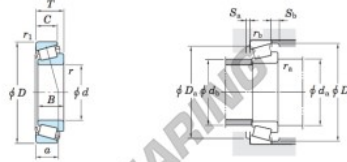

Tapered roller bearing 32207-1R-JTEKT - 32207-1R-JTEKT

<https://www.123bearing.com/bearing-housing/roller-bearing/tapered/32207-1r-jtekt>

Single-row tapered roller bearings
metric series

Koyo

Boundary dimensions (mm)				Basic load ratings (kN)				Limiting speeds (min ⁻¹)		Bearing No. ¹⁾				
d	D	T	B	C	C _r	C _{0r}	Grease lub.	Oil lub.						
35	72	24.25	23	19	69.0	86.6	5 700	7 600	32207-1R					
Dimension series to ISO 995 (Refer. 1)	Load center (mm) a	Mounting dimensions (mm)								Constant e	Axial load factors		(Refer. 1) Mass (kg)	
		d ₁ min.	d ₂ max.	D ₁ max.	D ₂ min.	S ₁ min.	S ₂ min.	r ₃ max.	r ₄ max.		Y ₁	Y ₀		
—	21.1	43.5	42	63.5	56	68	3	5	1.5	1.5	0.58	1.04	0.57	0.485

PRODUCT FEATURES

Brand	JTEKT
N° Ean13	3663952400822
Inside diameter	35 mm
Outside diameter	72 mm
Thickness	24.25 mm
Packaging	1

contact@123bearing.com

(646) 712 9672

CRT4 de Lesquin 60 Rue Du Haut De Sainghin 59273 Fretin FRANCE