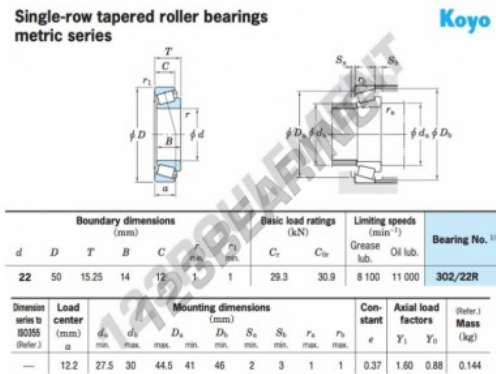

Tapered roller bearing 302-22-R-JTEKT - 302-22-R-JTEKT

<https://www.123bearing.com/bearing-housing/roller-bearing/tapered/302-22-r-jtekt>

PRODUCT FEATURES

Brand	JTEKT
N° Ean13	3663952400426
Inside diameter	22 mm
Outside diameter	50 mm
Thickness	15.25 mm
Packaging	1