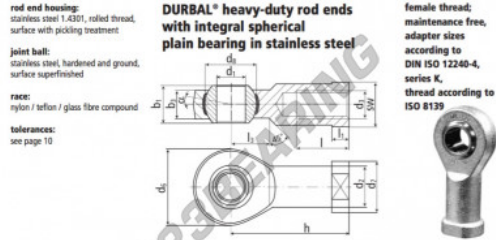

SI Rod end BEF10SO-61-501-DURBAL - BEF10-SO-DURBAL

<https://www.123bearing.com/bearing-housing/rod-end/si/bef10-so-durbal>

BEF10SO-61-501

order number		measurements [mm]									
type	right hand thread	left hand thread	d ₁	d ₂	d ₃	d ₆	d ₇	d ₈	b ₁	b ₃	
BEF 10SO -61	-501		10	15,0	M 10 x 1,25	28	19	19,00	14	10,5	
type		measurements [mm]							weight	basic load rating	
h	l	l ₁	l ₃	SW	α ₁ [°]	α ₂ [°]	β [°]	C	C ₀	stat. [N]	
BEF 10SO	43	20	6,5	15	17	13,5	8,0	0,074	6400	18300	

PRODUCT FEATURES

Brand	DURBAL
N° Ean13	3663952509433
Inside diameter	10 mm
Outside diameter	28 mm
Thickness	14 mm
Type	SI
Weight	74 g
Thread	Right-hand thread
Lubrication	without
Packaging	1

contact@123bearing.com