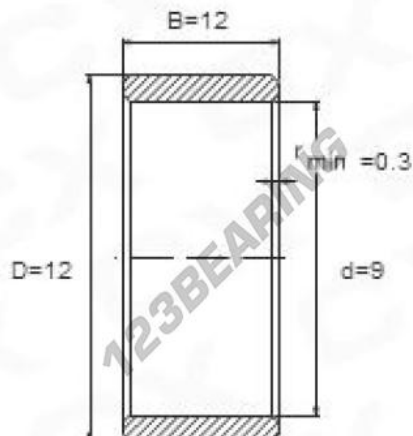

## Inner ring IR9X12X12 - IR9X12X12

<https://www.123bearing.com/bearing-housing/needle-roller-bearing/inner-ring/ir9x12x12>

### PRODUCT FEATURES

Brand	GEN
Inside diameter	9 mm
Inside diameter	0.354" inch
Outside diameter	12 mm
Outside diameter	0.472" inch
Thickness	12 mm
Thickness	0.472" inch
Type	IR
Weight	5 g
Packaging	1

[contact@123bearing.com](mailto:contact@123bearing.com)