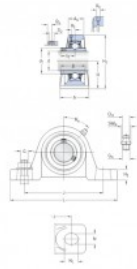

Housed bearing 2 bolts UCP209-H-SKF - UCP209-H-SKF

<https://www.123bearing.com/bearing-housing/housed-bearing/cast-iron-housed-bearing-2/ucp209-h-skf>

DIMENSIONS	
d	45 mm
d ₁	+0.08 mm
d ₂	55 mm
d ₃	35 mm
D	142 mm
R ₁	8 mm
H	54 mm
H ₁	39 mm
H ₂	338 mm
J	146 mm
J ₁	max 320 mm
J ₂	min 342 mm
L	129.5 mm
L ₁	57 mm
L ₂	25 mm
L ₃	32.2 mm
TIRAZI FINITE	
R ₁	1/16-28 UNF
R ₂	8 mm
R ₃	45°
RACCORDO DI BRANDEGGIO	
D ₁	4.6 mm
D ₂	7.96 mm
D ₃	1/16-28 UNF

PRODUCT FEATURES

Brand	SKF
N° Ean13	7316579752527
Shaft diameter	45 mm
No. of fasteners	2
Tightening	Eccentric locking ring
Mounting center distance	146 mm
Material	cast iron
Packaging	1
Standard	No standard