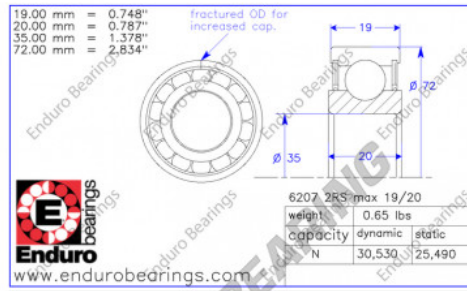

Deep groove ball bearing single row

6207-2RS-MAX-19-20-ENDURO - 6207-2RS-MAX-19-20-ENDURO

<https://www.123bearing.com/bearing-housing/deep-groove-bearing/single-row/6207-2rs-max-19-20-enduro>

Enduro	Insert Bearing
Inner Diameter, d	35.0 mm
Outer Diameter, D	72.0 mm
Width, B	20.00 mm
Inner Width, b	19.00 mm
Dynamic Capacity, Cr.	38,930 N
Static Capacity, Cor.	28,780 N
Weight	0.64 lb

PRODUCT FEATURES

Brand	ENDURO
N° Ean13	195947009725
Inside diameter	35 mm
Inside diameter	1.378" inch
Sealing	Seal on both sides
Outside diameter	72 mm
Outside diameter	2.835" inch
Thickness	20 mm
Thickness	0.787" inch
Weight	290 g
Packaging	1