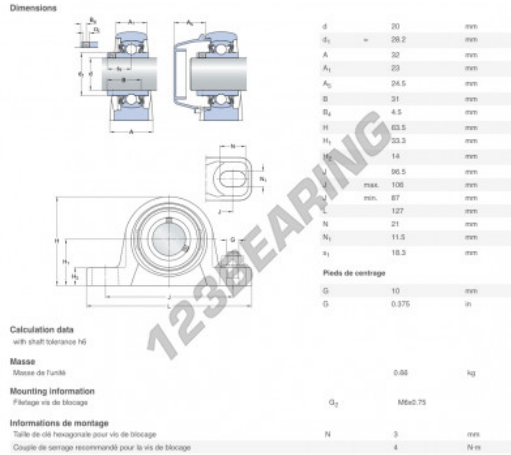

## Housed bearing 2 bolts P2BSS-20M-YTPSS-SKF - P2BSS-20M-YTPSS-SKF

<https://www.123bearing.com/bearing-housing/housed-bearing/cast-iron-housed-bearing-2/p2bss-20m-ytpss-skf>

### PRODUCT FEATURES

Brand	SKF
N° Ean13	7316577847300
Shaft diameter	20 mm
No. of fasteners	2
Tightening	Eccentric locking ring
Mounting center distance	96.5 mm
Material	STAINLESS STEEL
Packaging	1

[contact@123bearing.com](mailto:contact@123bearing.com)