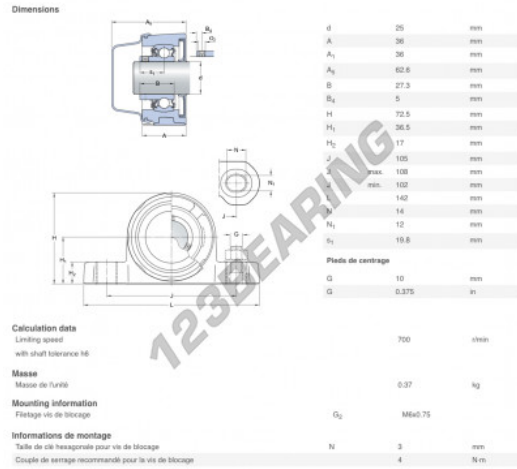

Housed bearing 2 bolts P2BC-25M-CPSS-DFH-SKF - P2BC-25M-CPSS-DFH-SKF

<https://www.123bearing.com/bearing-housing/housed-bearing/cast-iron-housed-bearing-2/p2bc-25m-cpss-dfh-skf>

PRODUCT FEATURES

Brand	SKF
N° Ean13	7316577858498
Shaft diameter	25 mm
No. of fasteners	2
Tightening	Eccentric locking ring
Mounting center distance	105 mm
Material	FOOD-GRADE POLYPROPYLENE
Packaging	1