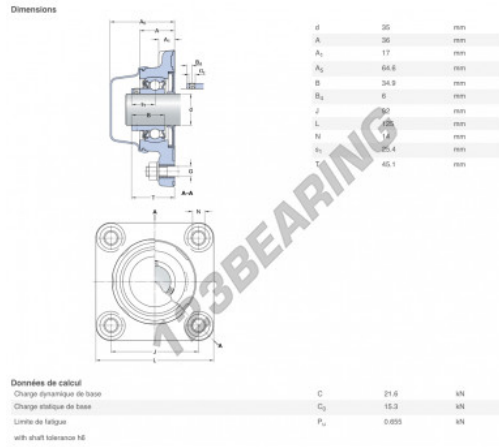

## Housed bearing 4 bolts F4BC-35M-CPSS-DFH-SKF - F4BC-35M-CPSS-DFH-SKF

<https://www.123bearing.com/bearing-housing/housed-bearing/cast-iron-housed-bearing-4/f4bc-35m-cpss-dfh-skf>

### PRODUCT FEATURES

Brand	SKF
N° Ean13	7316577855978
Shaft diameter	35 mm
No. of fasteners	4
Tightening	Eccentric locking ring
Mounting center distance	92 mm
Material	FOOD-GRADE POLYPROPYLENE
Weight	792 g
Packaging	1
Standard	No standard