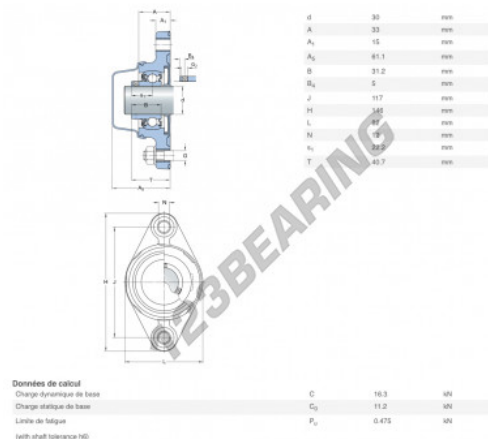

## Housed bearing 2 bolts F2BC-30M-CPSS-DFH-SKF - F2BC-30M-CPSS-DFH-SKF

<https://www.123bearing.com/bearing-housing/housed-bearing/cast-iron-housed-bearing-2/f2bc-30m-cpss-dfh-skf>

### PRODUCT FEATURES

Brand	SKF
N° Ean13	7316577829054
Shaft diameter	30 mm
No. of fasteners	2
Tightening	Eccentric locking ring
Mounting center distance	117 mm
Material	FOOD-GRADE POLYPROPYLENE
Packaging	1