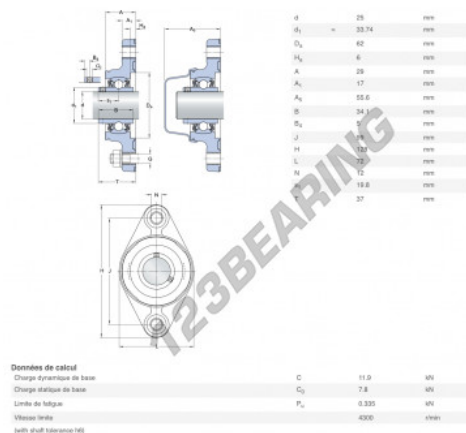

## Housed bearing 2 bolts F2BC-25M-TPSS-SKF - F2BC-25M-TPSS-SKF

<https://www.123bearing.com/bearing-housing/housed-bearing/cast-iron-housed-bearing-2/f2bc-25m-tpss-skf>

### PRODUCT FEATURES

Brand	SKF
N° Ean13	7316577858726
Shaft diameter	25 mm
No. of fasteners	2
Tightening	Eccentric locking ring
Mounting center distance	99 mm
Material	FOOD-GRADE POLYPROPYLENE
Weight	290 g
Packaging	1
Standard	No standard