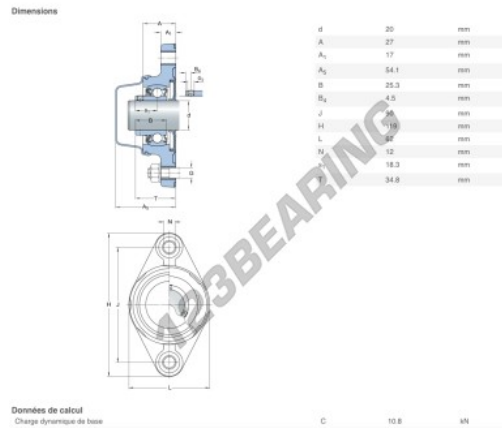

Housed bearing 2 bolts F2BC-20M-CPSS-DFH-SKF - F2BC-20M-CPSS-DFH-SKF

<https://www.123bearing.com/bearing-housing/housed-bearing/cast-iron-housed-bearing-2/f2bc-20m-cpss-dfh-skf>

PRODUCT FEATURES

Brand	SKF
N° Ean13	7316577845351
Shaft diameter	20 mm
No. of fasteners	2
Tightening	Eccentric locking ring
Mounting center distance	90 mm
Material	FOOD-GRADE POLYPROPYLENE
Weight	280 g
Dynamic load	10.8 kN
Static load	6.55 kN
Packaging	1
Standard	No standard