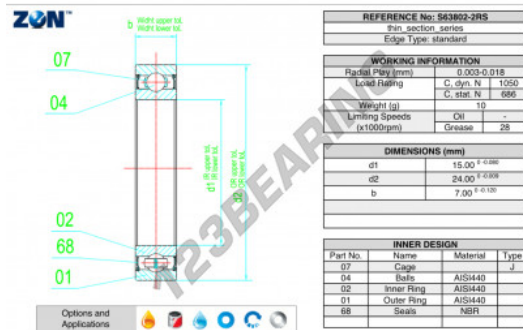

Deep groove ball bearing single row S63802-2RS-ZEN - 63802-2RS-INOX-ZEN

<https://www.123bearing.com/bearing-housing/deep-groove-bearing/single-row/63802-2rs-inox-zen>

PRODUCT FEATURES

Brand	ZEN
N° Ean13	3616060489548
Inside diameter	15 mm
Sealing	Seal on both sides
Outside diameter	24 mm
Thickness	7 mm
Weight	9 g
Dynamic load	1 kN
Packaging	1