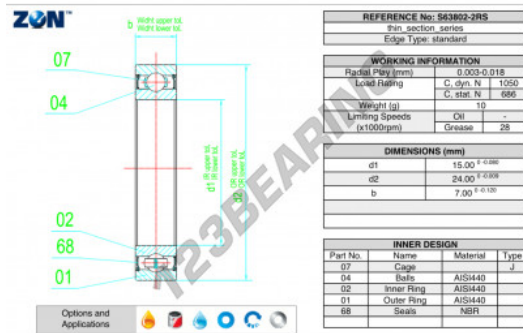

Deep groove ball bearing single row S63802-2RS-ZEN - 63802-2RS-INOX-ZEN

<https://www.123bearing.com/bearing-housing/deep-groove-bearing/single-row/63802-2rs-inox-zen>

PRODUCT FEATURES

Brand	ZEN
N° Ean13	3616060489548
Inside diameter	15 mm
Sealing	Seal on both sides
Outside diameter	24 mm
Thickness	7 mm
Weight	9 g
Dynamic load	1 kN
Packaging	1