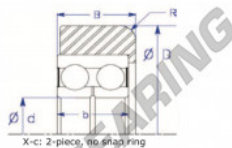

## Mast guide bearing MG5313-VFFA-G-ENDURO - MG5313-VFFA-G-ENDURO

<https://www.123bearing.com/bearing-housing/deep-groove-bearing/mast-guide/mg5313-vffa-g-enduro>

Part Number	Style	Inner Diameter, d	Outer Diameter, D	Inner Ring Width, b	Outer Ring Width, B	Radius, R	Dynamic Capacity	Static Capacity
MG 5313 VFFA-G	X-c No snap ring	65.000 mm	184.28 mm	58.7 mm	63.580 mm	11.000 mm	158.200 kN	193.720 kN

### PRODUCT FEATURES

Brand	ENDURO
N° Ean13	3616060582386
Inside diameter	65 mm
Outside diameter	184.28 mm
Thickness	63.58 mm
Weight	9410 g
Dynamic load	158.2 kN
Static load	193.72 kN
Packaging	1

[contact@123bearing.com](mailto:contact@123bearing.com)