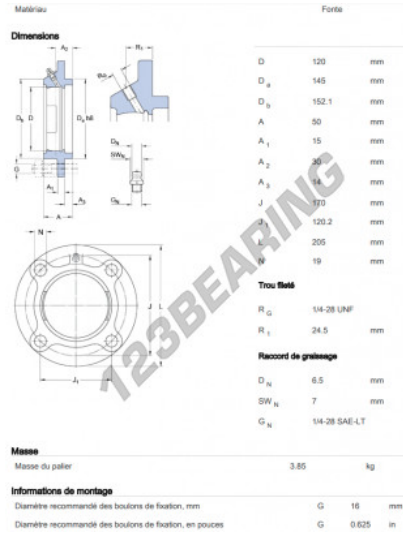

Tapered roller bearing 387A-382S-SKF - 387A-382S-SKF

<https://www.123bearing.com/bearing-housing/roller-bearing/tapered/387a-382s-skf>

PRODUCT FEATURES

Brand	SKF
N° Ean13	3616060833754
Inside diameter	57.15 mm
Inside diameter	2 1/4" inch
Outside diameter	96.838 mm
Outside diameter	3 13/16" inch
Thickness	25.4 mm
Thickness	1" inch
Packaging	1