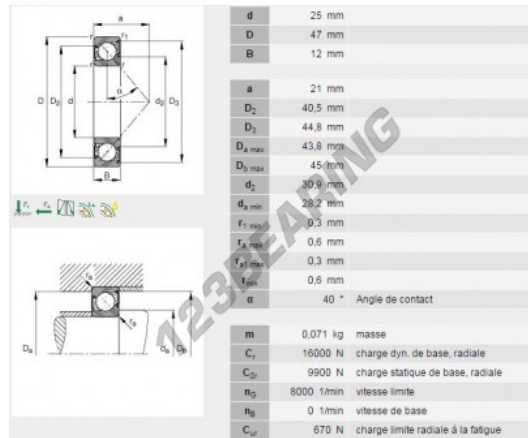

Deep groove ball bearing single row 7005-B-2RS-D-TVP-INA - 7005-B-2RS-D-TVP-INA

<https://www.123bearing.com/bearing-housing/deep-groove-bearing/single-row/7005-b-2rs-d-tvp-ina>

PRODUCT FEATURES

Brand	INA
N° Ean13	3663952058788
Inside diameter	25 mm
Inside diameter	0.984" inch
Sealing	Seal on both sides
Outside diameter	47 mm
Outside diameter	1.85" inch
Thickness	12 mm
Thickness	0.472" inch
Packaging	1