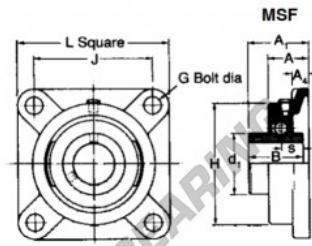

Housed bearing 4 bolts MSF3-RHP - MSF3-RHP

<https://www.123bearing.com/bearing-housing/housed-bearing/cast-iron-housed-bearing-4/msf3-rhp>

Self-Lube cast iron flange bearing units

Shaft diameter	RHP designation	Basic bearing group	Casting group	Dimensions											
				L	H	J	G	A	A ₁	A ₂	B				
mm	inches			mm	inches	mm	inches	mm	inches	mm	inches	mm	inches	mm	inches
2 1/8 51	MSF3-RHP			77.36	6.631	6.000	1/4	2.165	3.489	906	3.550				

s	d ₁	ISO load ratings dynamic C _r	static C _{0r}	Rec. max. speed	Mass (approx.)
mm	inches	newtons	newtons	rev/min	kg
33.37	1.314	98.50	72500	2150	9.3
		3.878	16300	11910	20.6

PRODUCT FEATURES

Brand	RHP
N° Ean13	3616060833112
Shaft diameter	76.2 mm
No. of fasteners	4
Tightening	set screw
Mounting center distance	152.4 mm
Material	cast iron
Weight	9300 g
Packaging	1