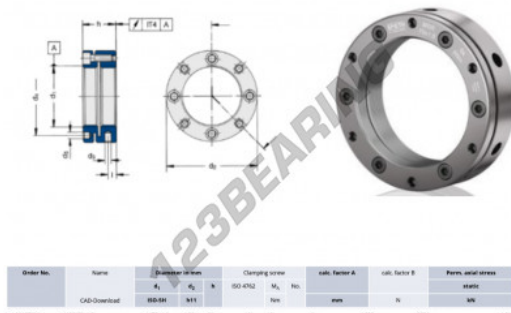

## Other bearings MSR75X1.5-SPIETH - MSR75X1.5-SPIETH

<https://www.123bearing.com/bearing-housing/other-bearings/msr75x1.5-spieth>

### PRODUCT FEATURES

Brand	SPIETH
N° Ean13	3616060832559
Inside diameter	75 mm
Outside diameter	100 mm
Thickness	28 mm
Packaging	1

[contact@123bearing.com](mailto:contact@123bearing.com)

(646) 712 9672

CRT4 de Lesquin 60 Rue Du Haut De Sainghin 59273 Fretin FRANCE