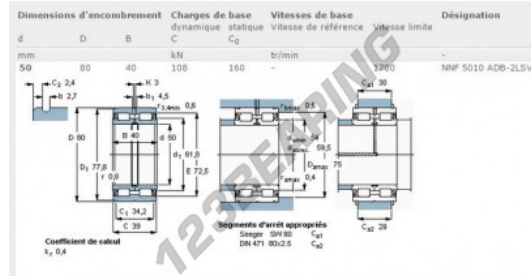

Roller bearing NNF5010-ADB-2LSV-SKF - NNF5010-ADB-2LSV-SKF

<https://www.123bearing.com/bearing-housing/roller-bearing/roller/nnf5010-adb-2lsv-skf>

PRODUCT FEATURES

Brand	SKF
N° Ean13	7316572507759
Inside diameter	50 mm
Outside diameter	80 mm
Thickness	40 mm
Weight	760 g
Packaging	1