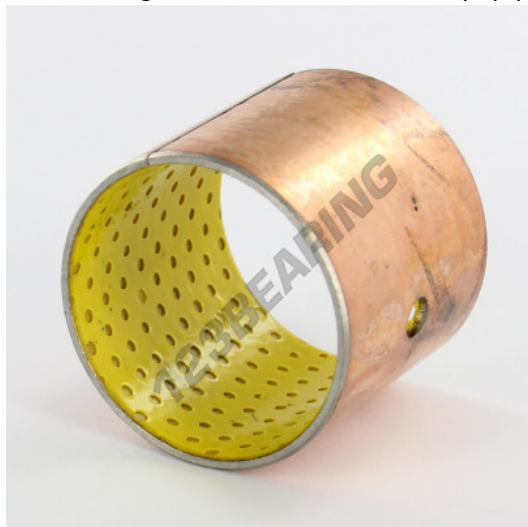

PAP bushes PAP5050-P20 - PAP5050-P20

<https://www.123bearing.com/accessories/bushes/pap/pap5050-p20>

PRODUCT FEATURES

Brand	GEN
Inside diameter	50 mm
Outside diameter	55 mm
Thickness	50 mm
Type	PAP
Weight	129 g
Packaging	1