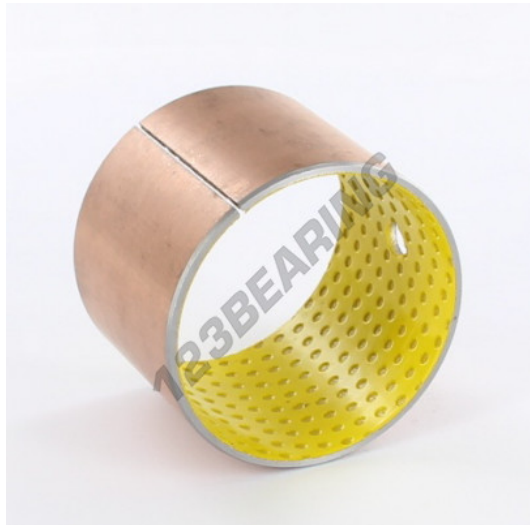

PAP bushes PAP6050-P20 - PAP6050-P20

<https://www.123bearing.com/accessories/bushes/pap/pap6050-p20>

PRODUCT FEATURES

Brand	GEN
Inside diameter	60 mm
Outside diameter	65 mm
Thickness	50 mm
Type	PAP
Weight	155 g
Packaging	1