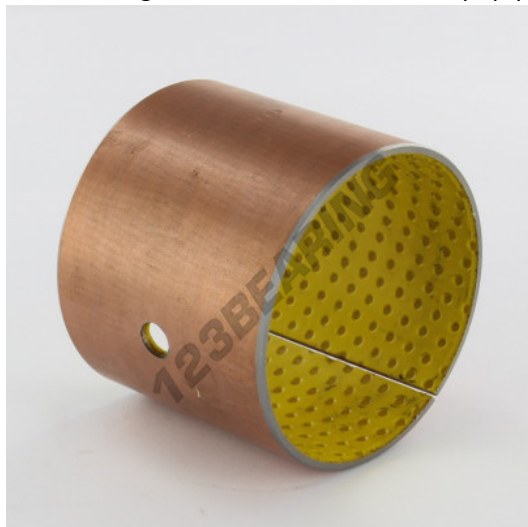

PAP bushes **PAP6560-P20 - PAP6560-P20**

<https://www.123bearing.com/accessories/bushes/pap/pap6560-p20>

PRODUCT FEATURES

| | |
|------------------|-------|
| Brand | GEN |
| Inside diameter | 65 mm |
| Outside diameter | 70 mm |
| Thickness | 60 mm |
| Type | PAP |
| Weight | 196 g |
| Packaging | 1 |