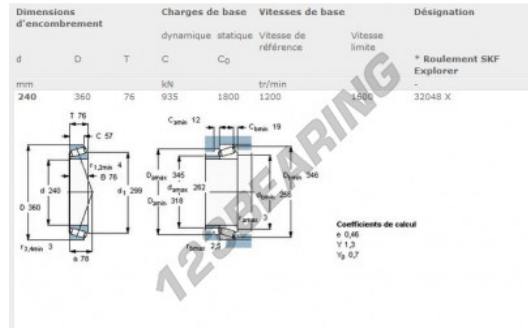

## Tapered roller bearing 32048X-SKF - 32048X-SKF

<https://www.123bearing.com/bearing-housing/roller-bearing/tapered/32048x-skf>

### PRODUCT FEATURES

Brand	SKF
N° Ean13	7316577005830
Inside diameter	240 mm
Outside diameter	360 mm
Thickness	76 mm
Packaging	1

[contact@123bearing.com](mailto:contact@123bearing.com)

(646) 712 9672

CRT4 de Lesquin 60 Rue Du Haut De Sainghin 59273 Fretin FRANCE