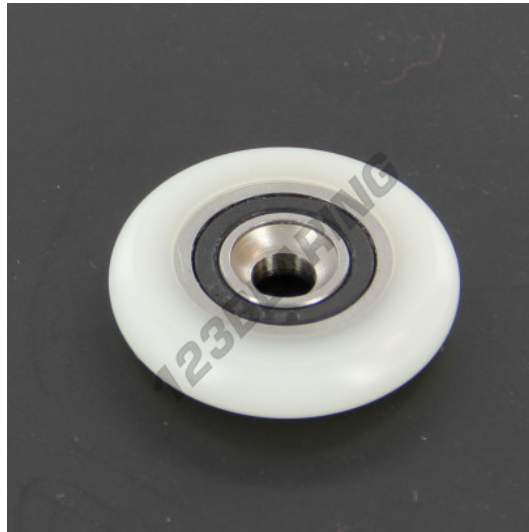

Castor bearing
688-RS-INOX-RW1 - 688-RS-INOX-RW1

<https://www.123bearing.com/bearing-housing/deep-groove-bearing/castor/688-rs-inox-rw1>

PRODUCT FEATURES

Brand	GEN
Inside diameter	5 mm
Outside diameter	27 mm
Thickness	5.5 mm
Weight	7 g
Packaging	-