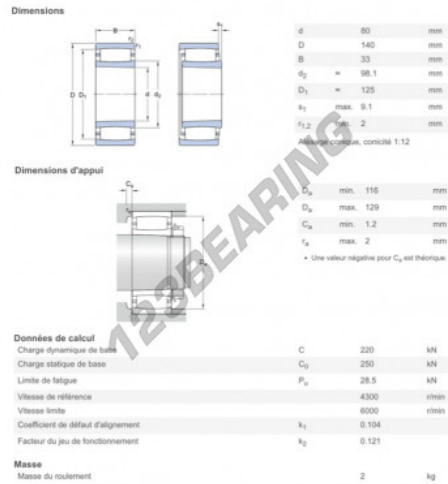

Roller bearing C2216-K-SKF - C2216-K-SKF

<https://www.123bearing.com/bearing-housing/roller-bearing/roller/c2216-k-skf>

Roulements à rouleaux toroïdaux CARB

PRODUCT FEATURES

Brand	SKF
N° Ean13	7316577759054
Inside diameter	80 mm
Outside diameter	140 mm
Thickness	33 mm
Limiting speed	6000 rpm
Weight	2000 g
Dynamic load	220 kN
Static load	250 kN
Packaging	1