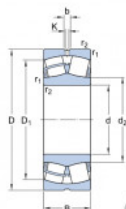

Spherical roller bearing 24028-CC-C3-W33-SKF - 24028-CC-C3-W33-SKF

<https://www.123bearing.com/bearing-housing/roller-bearing/spherical/24028-cc-c3-w33-skf>

d	140	mm
D	210	mm
B	69	mm
d ₂	= 155	mm
D ₁	= 185	mm
b	6	mm
K	3	mm
r _{1,2}	min. 2	mm

PRODUCT FEATURES

Brand	SKF
N° Ean13	7316577016355
Inside diameter	140 mm
Outside diameter	210 mm
Thickness	69 mm
Weight	8170 g
Packaging	1

contact@123bearing.com

(646) 712 9672

CRT4 de Lesquin 60 Rue Du Haut De Sainghin 59273 Fretin FRANCE