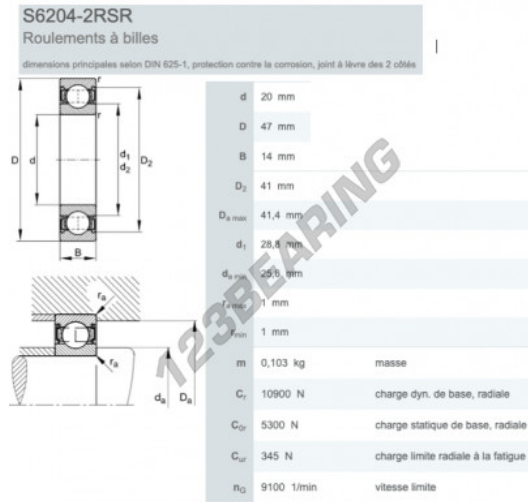

Deep groove ball bearing single row S6204-2RSR-HLC-FAG - S6204-2RSR-HLC-FAG

<https://www.123bearing.com/bearing-housing/deep-groove-bearing/single-row/s6204-2rsr-hlc-fag>

PRODUCT FEATURES

Brand	FAG
N° Ean13	3616060824820
Inside diameter	20 mm
Sealing	Seal on both sides
Outside diameter	47 mm
Thickness	14 mm
Weight	110 g
Packaging	1