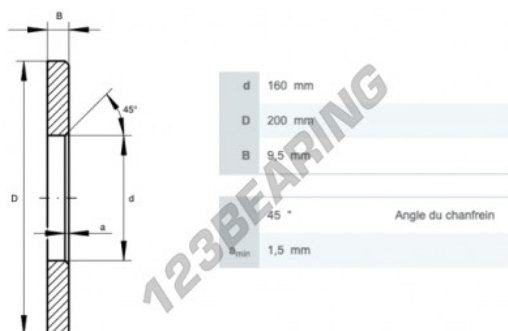

Thrust washer LS160200-INA - LS160200-INA

<https://www.123bearing.com/accessories/washer/thrust-washer/ls160200-ina>

PRODUCT FEATURES

Brand	INA
N° Ean13	3616060824752
Inside diameter	160 mm
Outside diameter	200 mm
Thickness	9.5 mm
Material	STEEL
Packaging	1