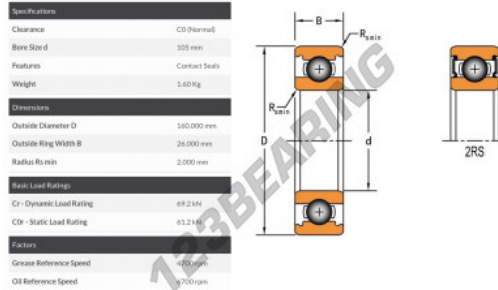

Deep groove ball bearing single row 6021-2RS-TIMKEN - 6021-2RS-TIMKEN

<https://www.123bearing.com/bearing-housing/deep-groove-bearing/single-row/6021-2rs-timken>

PRODUCT FEATURES

Brand	TIMKEN
N° Ean13	53893722344
Inside diameter	105 mm
Sealing	Seal on both sides
Outside diameter	160 mm
Thickness	26 mm
Weight	1590 g
Dynamic load	29.2 kN
Static load	61.2 kN
Packaging	1