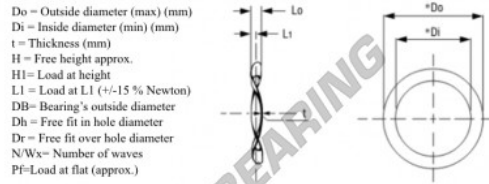

## Compression wave spring washer WSW-CT-61.9-50-0.50-4 - W2437020

<https://www.123bearing.com/accessories/washer/compression-wave-spring-washer/w2437020>

Wave Spring Washers - Compression Type

Part Number	Di (mm)	Do (mm)	T (mm)	Wx	Pf (N)	R (N/mm)	Lo (mm)	Db (mm)
W2437-020	50,0	61,9	0,50	4	1127,8	137,3	4,00	62

### PRODUCT FEATURES

Brand	GEN
Inside diameter	50 mm
Outside diameter	61.9 mm
Thickness	0.5 mm
Weight	4 g
Material	STEEL
Number of corrugations	4
Packaging	1
Flat load (approx)	1127 N
R	137.3 N/mm
Approximate headroom	4 mm
Ball bearing diameter	62 mm