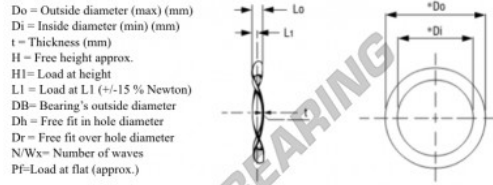

## Compression wave spring washer WSW-CT-25.8-19.3-0.5-3 - W1016020

<https://www.123bearing.com/accessories/washer/compression-wave-spring-washer/w1016020>

Wave Spring Washers - Compression Type

Part Number	Di (mm)	Do (mm)	T (mm)	Wx	Pf (N)	R (N/mm)	Lo (mm)	Db (mm)
W1016-020	19,3	25,8	0,50	3	451,1	294,2	1,70	26

### PRODUCT FEATURES

Brand	GEN
Inside diameter	19.3 mm
Outside diameter	25.8 mm
Thickness	0.5 mm
Weight	1 g
Material	STEEL
Number of corrugations	3
Packaging	1
Flat load (approx)	451.1 N
R	294.2 N/mm
Approximate headroom	1.7 mm
Ball bearing diameter	26 mm