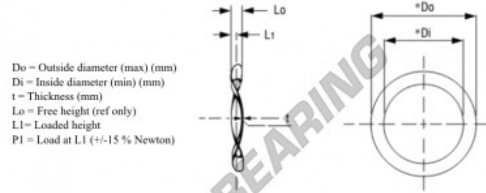

Wave spring washer WSW-61.47-47.55-0.64 - W2420-025

<https://www.123bearing.com/accessories/washer/wave-spring-washer/w2420-025>

Wave Spring Washer

Part Number	Di (mm)	Do (mm)	t (mm)	Lo (mm)	L1 (mm)	P1 (N)
W2420-025	61.47	47.55	0.64	4.27	2.08	165-236

PRODUCT FEATURES

Brand	GEN
Inside diameter	47.55 mm
Outside diameter	61.47 mm
Thickness	0.64 mm
Material	-
Clearance height	4.27 mm
Packaging	-
Loaded height	2.08
Flat load (approx)	165 N

contact@123bearing.com