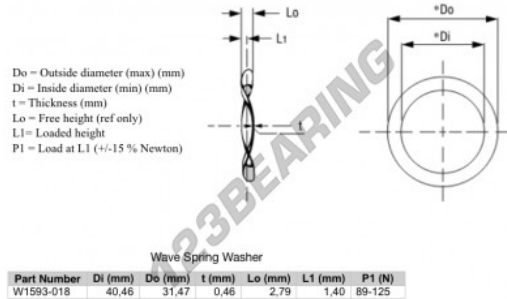

## Wave spring washer WSW-40.46-31.47-0.46 - W1593-018

<https://www.123bearing.com/accessories/washer/wave-spring-washer/w1593-018>

### PRODUCT FEATURES

Brand	GEN
Inside diameter	31.47 mm
Outside diameter	40.46 mm
Thickness	0.46 mm
Material	STEEL
Clearance height	2.79 mm
Packaging	1
Loaded height	1.4
Flat load (approx)	108 N

[contact@123bearing.com](mailto:contact@123bearing.com)