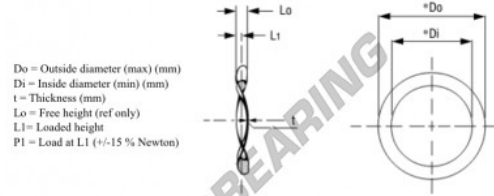

Wave spring washer WSW-15.44-11.66-0.2 - W0608-008

<https://www.123bearing.com/accessories/washer/wave-spring-washer/w0608-008>

Wave Spring Washer

Part Number	Di (mm)	Do (mm)	t (mm)	Lo (mm)	Li (mm)	P1 (N)
W0608-008	11.66	15.44	0.20	0.94	0.64	13-22

PRODUCT FEATURES

Brand	GEN
Inside diameter	11.66 mm
Outside diameter	15.44 mm
Thickness	0.2 mm
Material	STEEL
Clearance height	0.94 mm
Packaging	1
Loaded height	0.64
Flat load (approx)	13 N

contact@123bearing.com