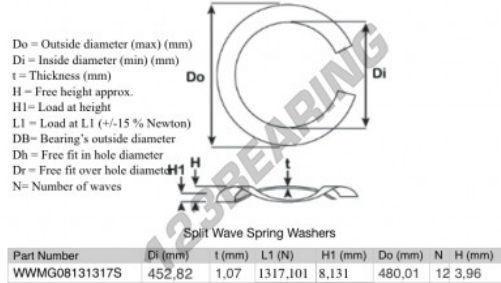

## Split wave spring washer SWSW-480.01-452.82-1.07-12-SS - WWMG08131317S

<https://www.123bearing.com/accessories/washer/split-wave-spring-washer/wwmg08131317s>

### PRODUCT FEATURES

Brand	GEN
Inside diameter	452.82 mm
Thickness	1.07 mm
Material	STAINLESS STEEL
Packaging	1
Load at L1	1317.101 N
Load height	8.131
Outside diameter (max)	480.01 mm
Number of waves	12