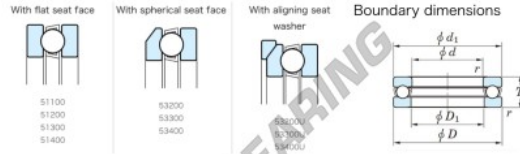

Thrust ball bearing 53324U-JTEKT - 53324U-KOYO

<https://www.123bearing.com/bearing-housing/deep-groove-bearing/thrust/53324u-koyo>

Thrust Ball Bearings - Single Direction

Bearing No.	Boundary dimensions (mm)				Basic load ratings (kN)		Fatigue load limit (kN)	Limiting speed (min-1) (single dir.)
	d	D	T	α	C ₀	C		
53324U	120	210	80	2.1	389	869	35.5	710

PRODUCT FEATURES

Brand	JTEKT
N° Ean13	3616060804211
Inside diameter	120 mm
Outside diameter	210 mm
Thickness	80 mm
Limiting speed	710 rpm
Dynamic load	389 kN
Static load	869 kN
Packaging	1

contact@123bearing.com