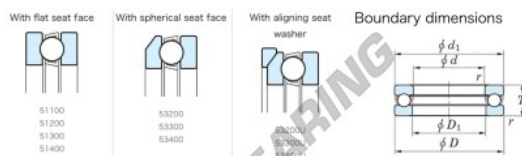

## Thrust ball bearing 53336-JTEKT - 53336-KOYO

<https://www.123bearing.com/bearing-housing/deep-groove-bearing/thrust/53336-koyo>

Bearing No.	Boundary dimensions (mm)				Basic load ratings (kN)		Fatigue load limit (kN)	Limiting speed (rpm)
	d	D	T	W	C <sub>0</sub>	C <sub>0R</sub>	C <sub>0L</sub>	
53336	180	300	99.3	3	578	1580	46.2	490

### PRODUCT FEATURES

Brand	JTEKT
N° Ean13	3616060803566
Inside diameter	180 mm
Inside diameter	7.087" inch
Outside diameter	300 mm
Outside diameter	11.811" inch
Thickness	99.3 mm
Thickness	3.909" inch
Limiting speed	490 rpm
Dynamic load	578 kN
Static load	1580 kN
Packaging	1