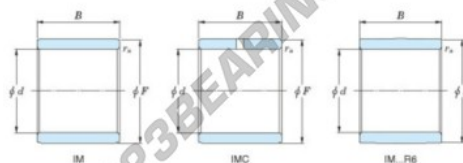

Inner ring IM-19030-JTEKT - IM-19030-KOYO

<https://www.123bearing.com/bearing-housing/needle-roller-bearing/inner-ring/im-19030-koyo>

Boundary dimensions

Metric combined

Bearing No.	d	Boundary dimensions(mm)		
		F	B	r _s
IM 19030	30	35	27.5	0.35

PRODUCT FEATURES

Brand	JTEKT
N° Ean13	3616060801333
Inside diameter	30 mm
Inside diameter	1.181" inch
Outside diameter	35 mm
Outside diameter	1.378" inch
Thickness	27.5 mm
Thickness	1.083" inch
Type	IM...P
Weight	300 g
Packaging	1
Standard	No standard