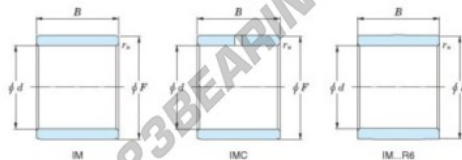

Inner ring IM-19025-JTEKT - IM-19025-KOYO

<https://www.123bearing.com/bearing-housing/needle-roller-bearing/inner-ring/im-19025-koyo>

Boundary dimensions

Metric combined

Bearing No.	Boundary dimensions(mm)			
	d	F	B	r _s
IM 19025	25	30	27,5	0,35

PRODUCT FEATURES

Brand	JTEKT
N° Ean13	3616060801319
Inside diameter	25 mm
Outside diameter	30 mm
Thickness	27.5 mm
Type	IM...P
Packaging	1

contact@123bearing.com

(646) 712 9672

CRT4 de Lesquin 60 Rue Du Haut De Sainghin 59273 Fretin FRANCE