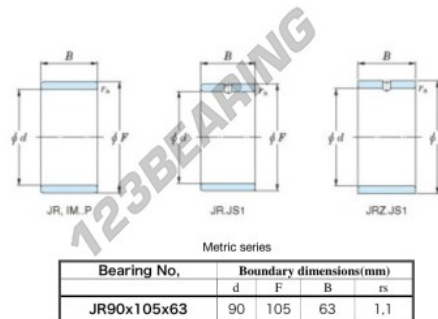

Inner ring JR90X105X63-JTEKT - JR90X105X63-KOYO

<https://www.123bearing.com/bearing-housing/needle-roller-bearing/inner-ring/jr90x105x63-koyo>

Boundary dimensions

PRODUCT FEATURES

Brand	JTEKT
N° Ean13	3616060801074
Inside diameter	90 mm
Outside diameter	105 mm
Thickness	63 mm
Type	JR
Packaging	1