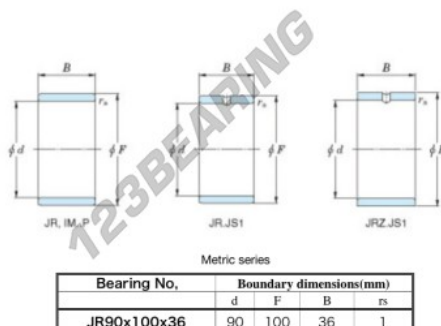

Inner ring JR90X100X36-JTEKT - JR90X100X36-KOYO

<https://www.123bearing.com/bearing-housing/needle-roller-bearing/inner-ring/jr90x100x36-koyo>

Boundary dimensions

PRODUCT FEATURES

Brand	JTEKT
N° Ean13	3616060801043
Inside diameter	90 mm
Outside diameter	100 mm
Thickness	36 mm
Type	JR
Packaging	1