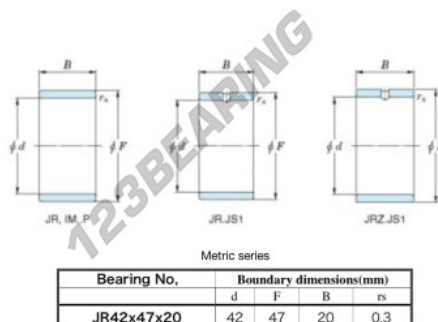

## Inner ring JR42X47X20-JTEKT - JR42X47X20-KOYO

<https://www.123bearing.com/bearing-housing/needle-roller-bearing/inner-ring/jr42x47x20-koyo>

Boundary dimensions

## PRODUCT FEATURES

Brand	JTEKT
N° Ean13	3616060800329
Inside diameter	42 mm
Outside diameter	47 mm
Thickness	20 mm
Type	JR
Packaging	1

[contact@123bearing.com](mailto:contact@123bearing.com)

(646) 712 9672