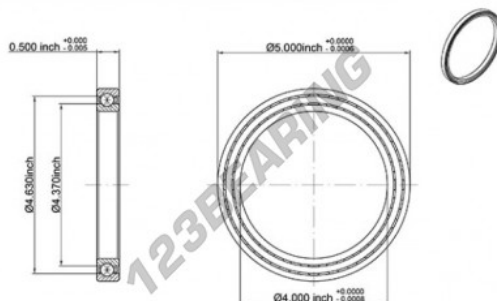

## Deep groove ball bearing single row NBX10112-NSK - NBX10112-NSK

<https://www.123bearing.com/bearing-housing/deep-groove-bearing/single-row/nbx10112-nsk>

### PRODUCT FEATURES

Brand	NSK
N° Ean13	3616060799692
Inside diameter	101.6 mm
Outside diameter	127 mm
Thickness	12.7 mm
Limiting speed	3000 rpm
Dynamic load	16.5 kN
Static load	12.8 kN
Packaging	1

[contact@123bearing.com](mailto:contact@123bearing.com)