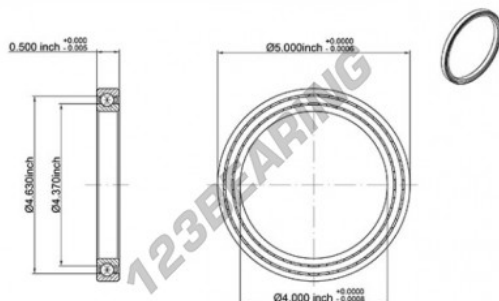

Deep groove ball bearing single row CSXD040-RBC - CSXD040-RBC

<https://www.123bearing.com/bearing-housing/deep-groove-bearing/single-row/csxd040-rbc>

PRODUCT FEATURES

Brand	RBC
N° Ean13	3616060799678
Inside diameter	101.6 mm
Outside diameter	127 mm
Thickness	12.7 mm
Limiting speed	3000 rpm
Dynamic load	16.5 kN
Static load	20.8 kN
Packaging	1