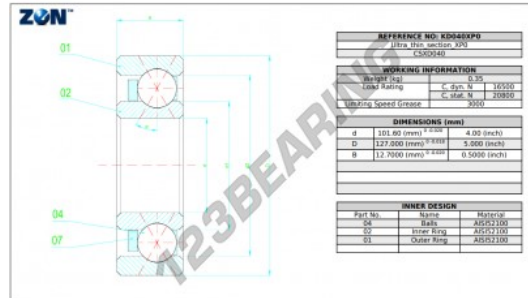

## Deep groove ball bearing single row CSXD040-ZEN - CSXD040-ZEN

<https://www.123bearing.com/bearing-housing/deep-groove-bearing/single-row/csxd040-zen>

### PRODUCT FEATURES

Brand	ZEN
N° Ean13	3616060799661
Packaging	1

[contact@123bearing.com](mailto:contact@123bearing.com)

(646) 712 9672

CRT4 de Lesquin 60 Rue Du Haut De Sainghin 59273 Fretin FRANCE